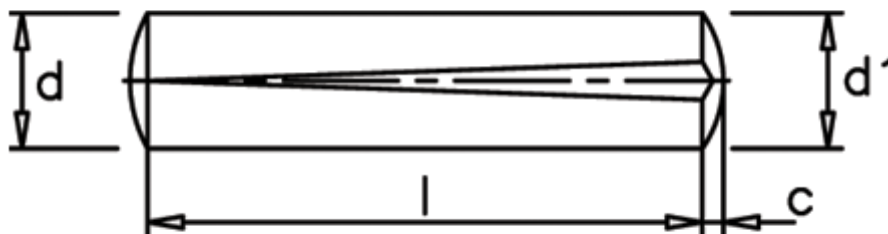

# Data Sheet

Article number: 08013525

Description: KLEE Slotted pin S1 5x22  
Steel

## Measures

---

c = 0,75

d = 5.0

d1 = 5.35

Length = 22